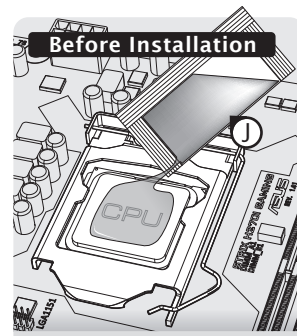

DELOS RBW

FOR INTEL LGA 1700

Intel LGA 1700 Backplate × 1

Mounting-clip × 1

Knurled threaded screws × 4

Crossbar × 1

Metal nut × 4

Metal nut × 4

M3 screw × 2

Washer × 4

Stand-off × 2

Thermal grease × 1

Before Installation

INTEL LGA 1700