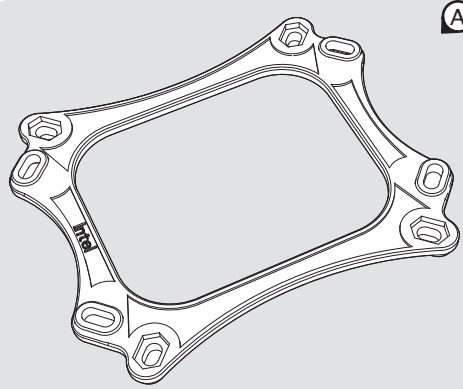

DELOS RBW

FOR INTEL LGA 1700

Intel LGA 1700 Backplate × 1

Mounting-clip × 1

Knurled threaded screws × 4

Crossbar × 1

Metal nut × 4

Metal nut × 4

M3 screw × 2

Washer × 4

Stand-off × 2

Thermal grease × 1

Before Installation

INTEL LGA 1700