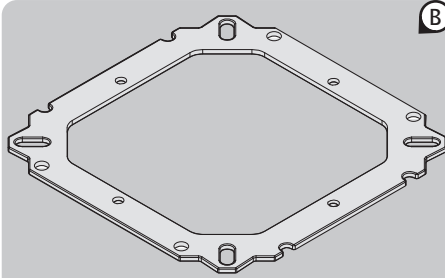

DELOS RBW

FOR INTEL LGA 1700

Intel LGA 1700 Backplate × 1

Mounting-clip × 1

Knurled threaded screws × 4

Crossbar × 1

Metal nut × 4

Metal nut × 4

M3 screw × 2

Washer × 4

Stand-off × 2

Thermal grease × 1

Before Installation

INTEL LGA 1700