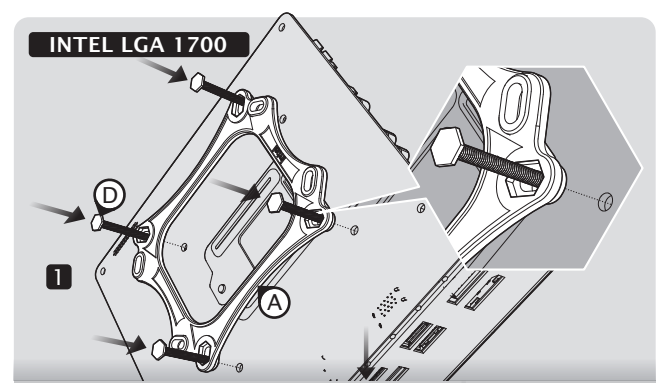

DELOS RBW

FOR INTEL LGA 1700

Intel LGA 1700 Backplate × 1

Mounting-clip × 1

Knurled threaded screws × 4

Crossbar × 1

Metal nut × 4

Metal nut × 4

M3 screw × 2

Washer × 4

Stand-off × 2

Thermal grease × 1

Before Installation

INTEL LGA 1700