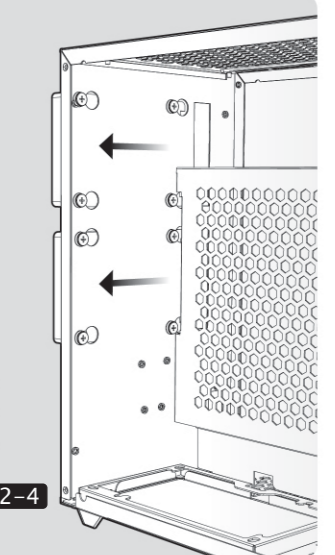

OPHION EVO ALUMINUM MINI-ITX CHASSIS

Screw #6-32 L6 x 24
Motherboard/PSU/PCI Card/
3.5"HDD/Radiator

Screw M3 L9.5 x 10
2.5"SSD

Screw M3 L6 x 10
2.5"SSD

Screw 6-32 L6 x 2
VGA Card

Cable Tie x 10

BOTTOM FAN

2.5" SSD

3.5" HDD

PCI CARD

FILTER