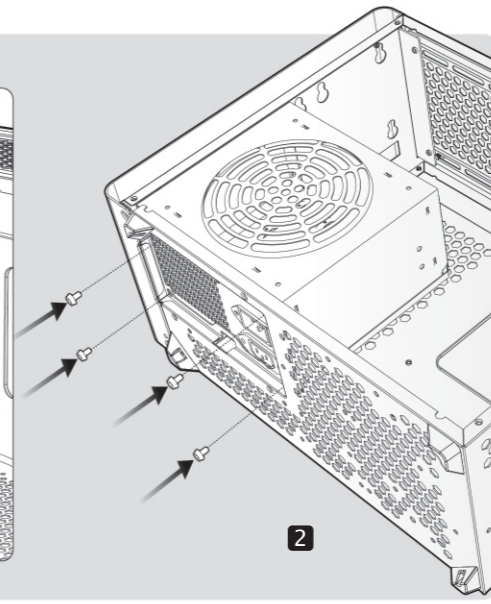

# OPHION EVO ALUMINUM MINI-ITX CHASSIS

Screw #6-32 L6 x 24  
Motherboard/PSU/PCI Card/  
3.5"HDD/Radiator

Screw M3 L9.5 x 10  
2.5"SSD

Screw M3 L6 x 10  
2.5"SSD

Screw 6-32 L6 x 2  
VGA Card

Cable Tie x 10

## BOTTOM FAN