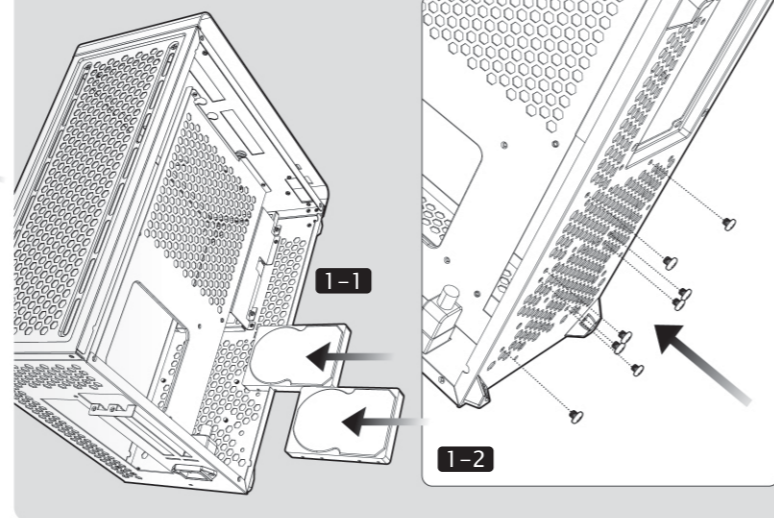

OPHION EVO ALUMINUM MINI-ITX CHASSIS

Screw #6-32 L6 x 24
Motherboard/PSU/PCI Card/
3.5"HDD/Radiator

Screw M3 L9.5 x 10
2.5"SSD

Screw M3 L6 x 10
2.5"SSD

Screw 6-32 L6 x 2
VGA Card

Cable Tie x 10

BOTTOM FAN

2.5" SSD

3.5" HDD

PCI CARD

FILTER