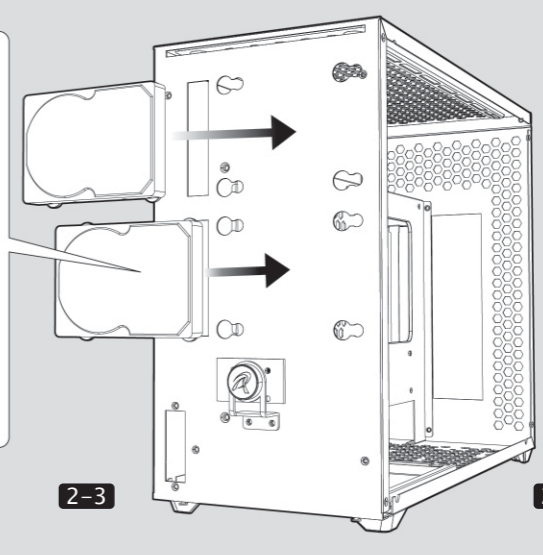

# OPHION EVO ALUMINUM MINI-ITX CHASSIS

Screw #6-32 L6 x 24  
Motherboard/PSU/PCI Card/  
3.5"HDD/Radiator

Screw M3 L9.5 x 10  
2.5"SSD

Screw M3 L6 x 10  
2.5"SSD

Screw 6-32 L6 x 2  
VGA Card

Cable Tie x 10

## BOTTOM FAN

## 2.5" SSD

## 3.5" HDD