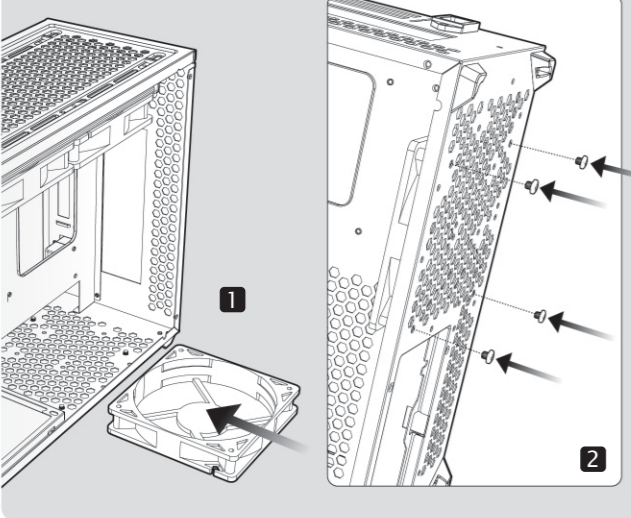

# OPHION EVO ALUMINUM MINI-ITX CHASSIS

Screw #6-32 L6 x 24  
Motherboard/PSU/PCI Card/  
3.5"HDD/Radiator

Screw M3 L9.5 x 10  
2.5"SSD

Screw M3 L6 x 10  
2.5"SSD

Screw 6-32 L6 x 2  
VGA Card

Cable Tie x 10

## BOTTOM FAN