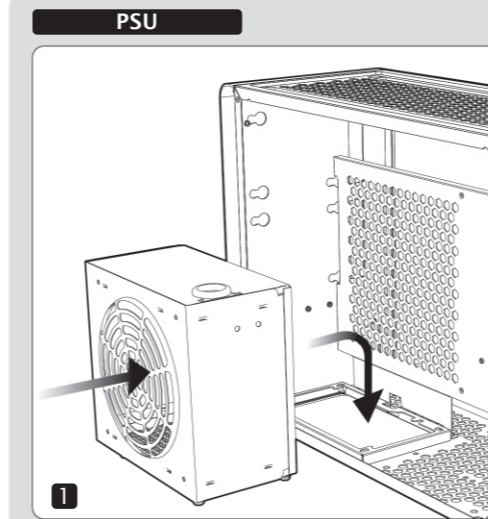

# OPHION EVO ALUMINUM MINI-ITX CHASSIS

Screw #6-32 L6 x 24  
Motherboard/PSU/PCI Card/  
3.5"HDD/Radiator

Screw M3 L9.5 x 10  
2.5"SSD

Screw M3 L6 x 10  
2.5"SSD

Screw 6-32 L6 x 2  
VGA Card

Cable Tie x 10

## BOTTOM FAN