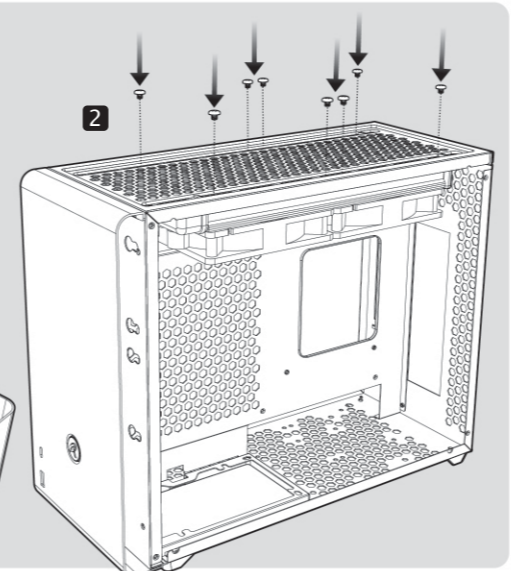

# OPHION EVO ALUMINUM MINI-ITX CHASSIS

Screw #6-32 L6 x 24  
Motherboard/PSU/PCI Card/  
3.5"HDD/Radiator

Screw M3 L9.5 x 10  
2.5"SSD

Screw M3 L6 x 10  
2.5"SSD

Screw 6-32 L6 x 2  
VGA Card

Cable Tie x 10

## BOTTOM FAN

## 2.5" SSD