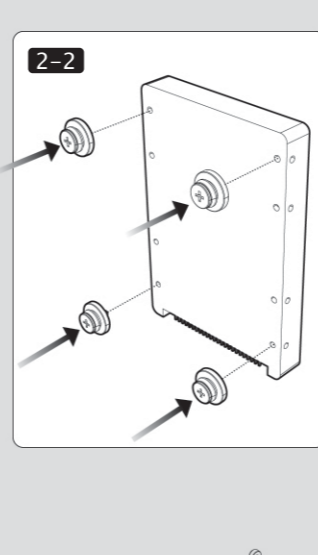

OPHION EVO ALUMINUM MINI-ITX CHASSIS

Screw #6-32 L6 x 24
Motherboard/PSU/PCI Card/
3.5"HDD/Radiator

Screw M3 L9.5 x 10
2.5"SSD

Screw M3 L6 x 10
2.5"SSD

Screw 6-32 L6 x 2
VGA Card

Cable Tie x 10

BOTTOM FAN

2.5" SSD

3.5" HDD

PCI CARD

FILTER