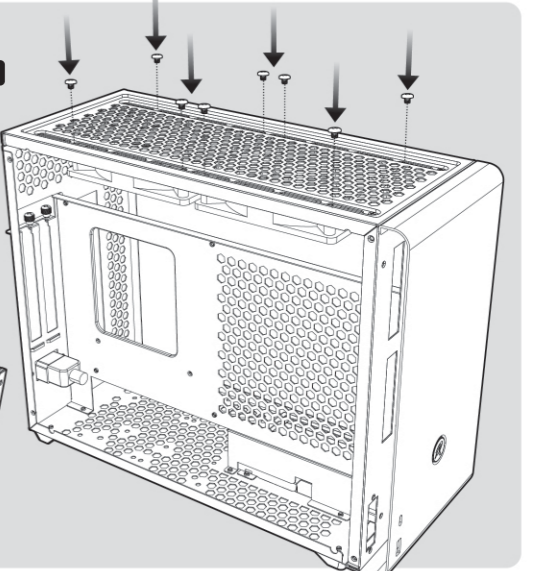

# OPHION EVO ALUMINUM MINI-ITX CHASSIS

Screw #6-32 L6 x 24  
Motherboard/PSU/PCI Card/  
3.5"HDD/Radiator

Screw M3 L9.5 x 10  
2.5"SSD

Screw M3 L6 x 10  
2.5"SSD

Screw 6-32 L6 x 2  
VGA Card

Cable Tie x 10

## BOTTOM FAN

## 2.5" SSD