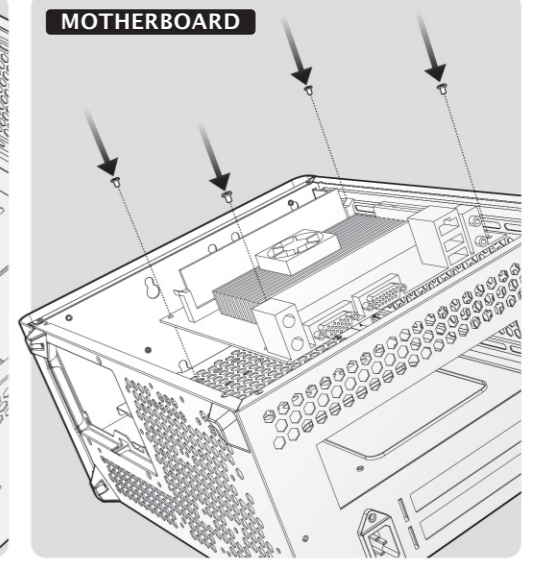

# OPHION EVO ALUMINUM MINI-ITX CHASSIS

Screw #6-32 L6 x 24  
Motherboard/PSU/PCI Card/  
3.5"HDD/Radiator

Screw M3 L9.5 x 10  
2.5"SSD

Screw M3 L6 x 10  
2.5"SSD

Screw 6-32 L6 x 2  
VGA Card

Cable Tie x 10

## BOTTOM FAN

## 2.5" SSD