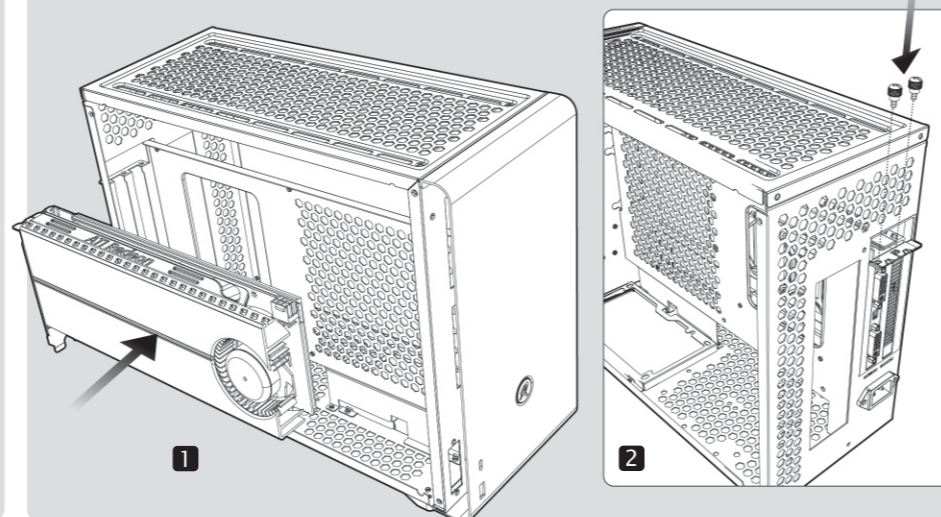

OPHION EVO ALUMINUM MINI-ITX CHASSIS

Screw #6-32 L6 x 24
Motherboard/PSU/PCI Card/
3.5"HDD/Radiator

Screw M3 L9.5 x 10
2.5"SSD

Screw M3 L6 x 10
2.5"SSD

Screw 6-32 L6 x 2
VGA Card

Cable Tie x 10

BOTTOM FAN

2.5" SSD

3.5" HDD

PCI CARD

FILTER