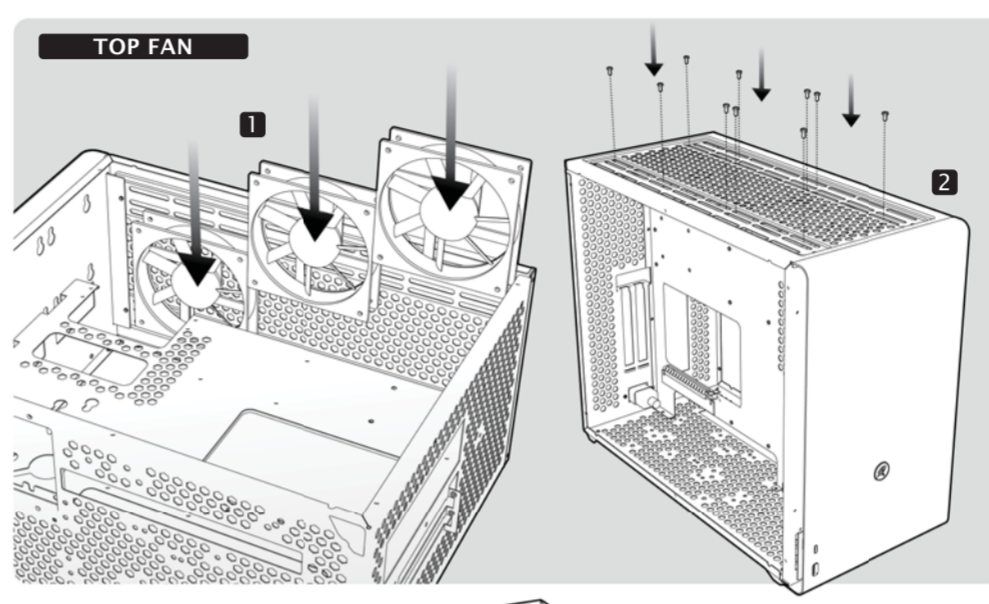

SIDE PANEL

PSU

MOTHERBOARD

RADIATOR

TOP FAN

BOTTOM FAN

2.5" SSD

3.5" HDD

PCI CARD

PUMP/RESERVOIR

FILTER