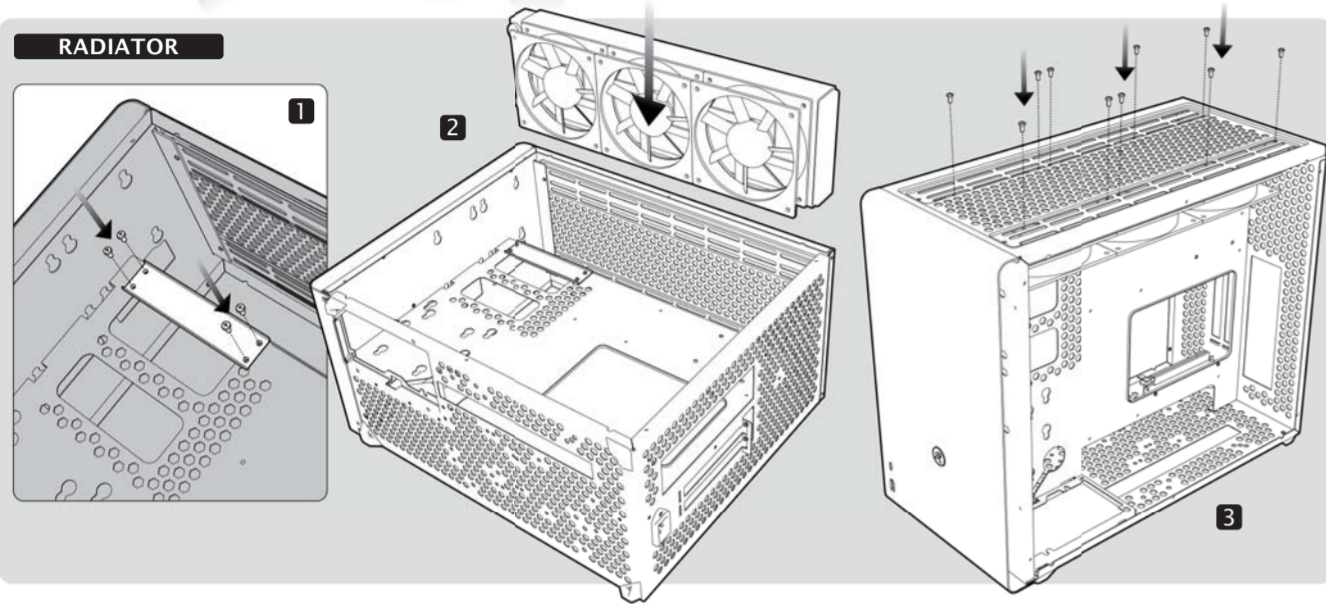

SIDE PANEL

PSU

MOTHERBOARD

RADIATOR

TOP FAN

BOTTOM FAN

2.5" SSD

3.5" HDD

PCI CARD

PUMP/RESERVOIR

FILTER