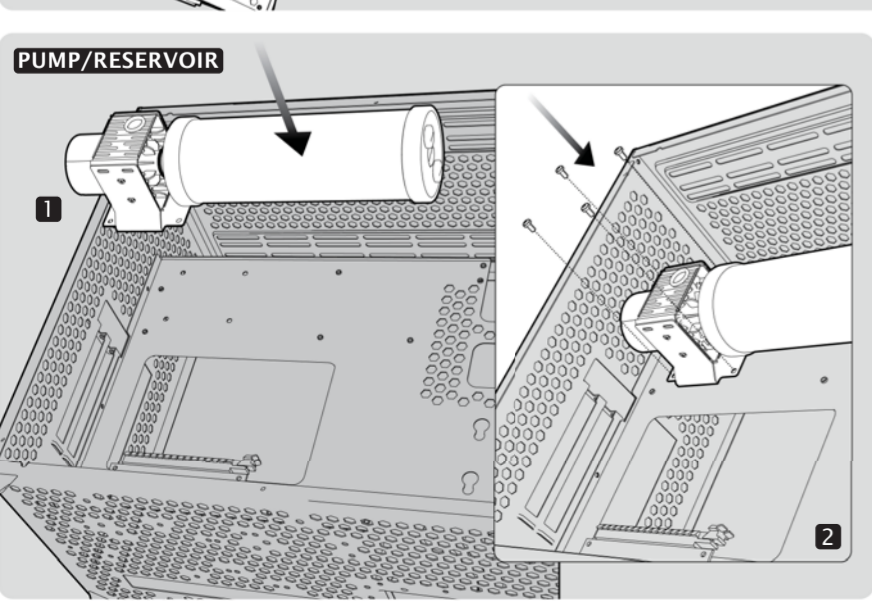

SIDE PANEL

PSU

MOTHERBOARD

RADIATOR

TOP FAN

BOTTOM FAN

2.5" SSD

3.5" HDD

PCI CARD

PUMP/RESERVOIR

FILTER