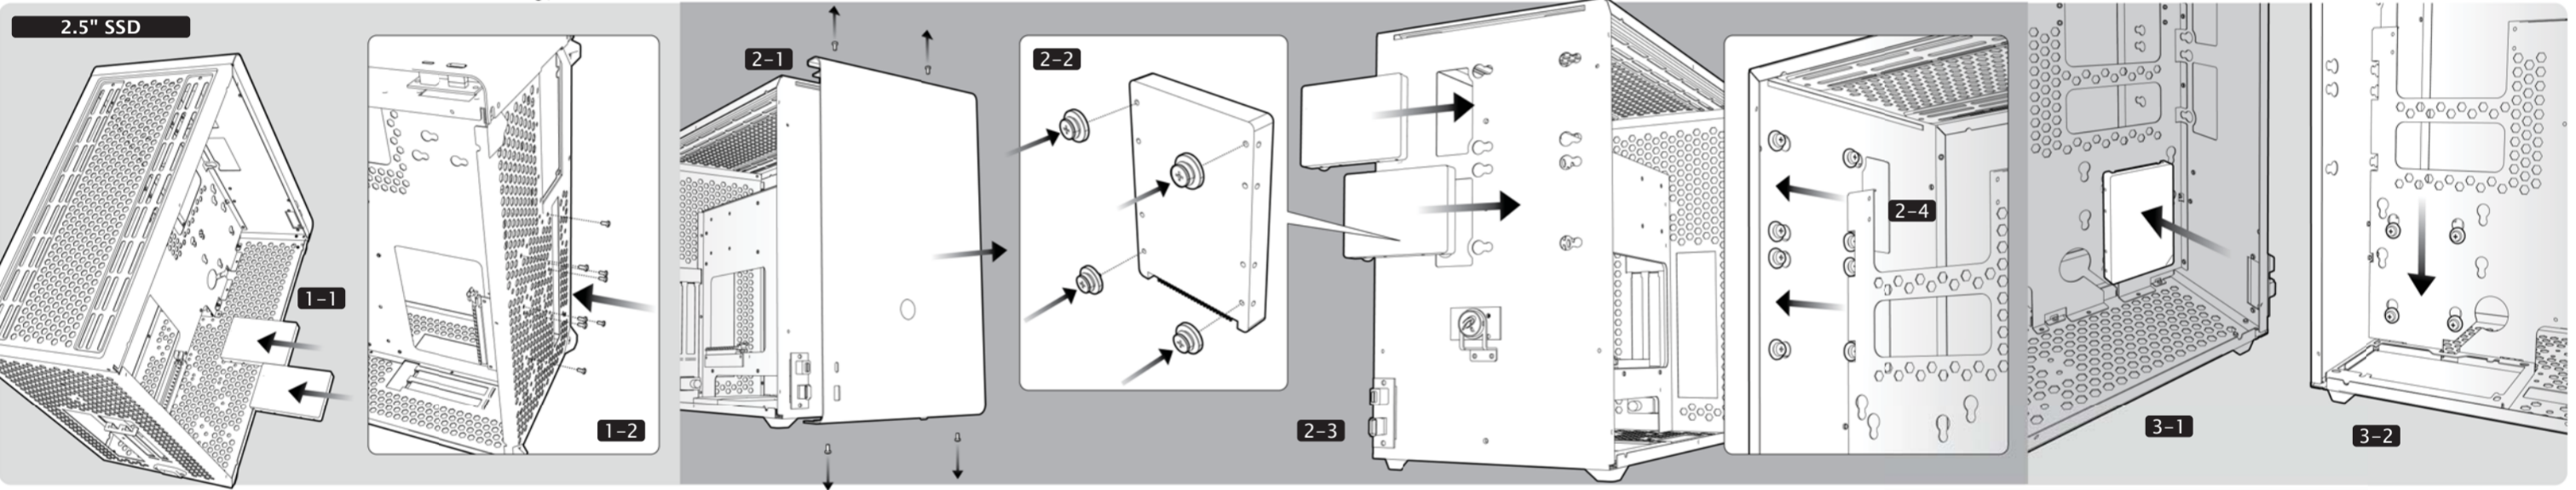

SIDE PANEL

PSU

MOTHERBOARD

RADIATOR

TOP FAN

BOTTOM FAN

2.5" SSD

3.5" HDD

PCI CARD

PUMP/RESERVOIR

FILTER