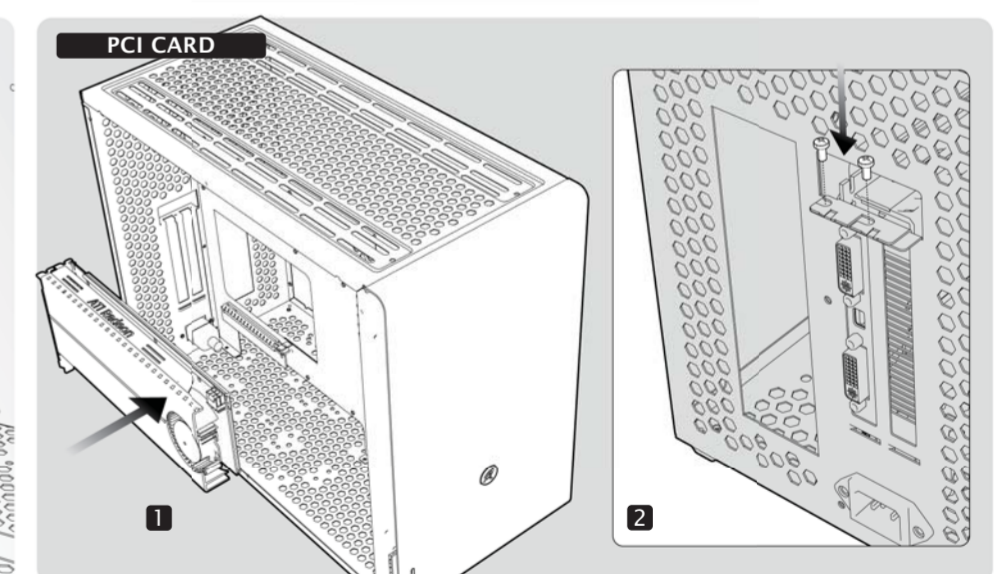

SIDE PANEL

PSU

MOTHERBOARD

RADIATOR

TOP FAN

BOTTOM FAN

2.5" SSD

3.5" HDD

PCI CARD

PUMP/RESERVOIR

FILTER