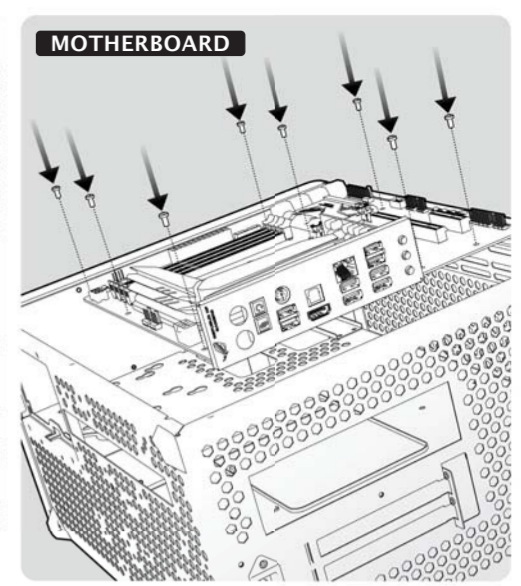

OPHION M EVO

ALUMINUM MICRO-ATX CHASSIS

Screw #6-32 L6 × 20
Motherboard/PSU/PCI Card/3.5"HDD

Screw M3 L9.5 × 12
2.5"SSD/HDD

Screw M3 L6 × 8
2.5"SSD

Screw #6-32 L6 × 2
VGA Card

Screw #6-32 L8.5 × 4
3.5"HDD

Cable Tie × 10

SIDE PANEL

PSU

MOTHERBOARD

RADIATOR

TOP FAN

BOTTOM FAN

2.5" SSD

3.5" HDD

PCI CARD

PUMP/RESERVOIR

FILTER