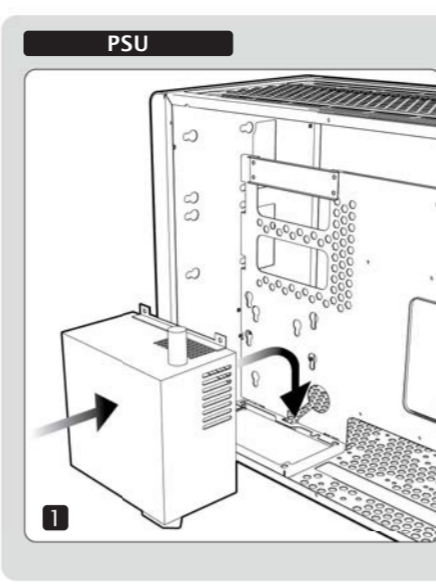

OPHION M EVO

ALUMINUM MICRO-ATX CHASSIS

Screw #6-32 L6 × 20
Motherboard/PSU/PCI Card/3.5"HDD

Screw M3 L9.5 × 12
2.5"SSD/HDD

Screw M3 L6 × 8
2.5"SSD

Screw #6-32 L6 × 2
VGA Card

Screw #6-32 L8.5 × 4
3.5"HDD

Cable Tie × 10

SIDE PANEL

PSU

MOTHERBOARD

RADIATOR

TOP FAN

BOTTOM FAN

2.5" SSD

3.5" HDD

PCI CARD

PUMP/RESERVOIR

FILTER