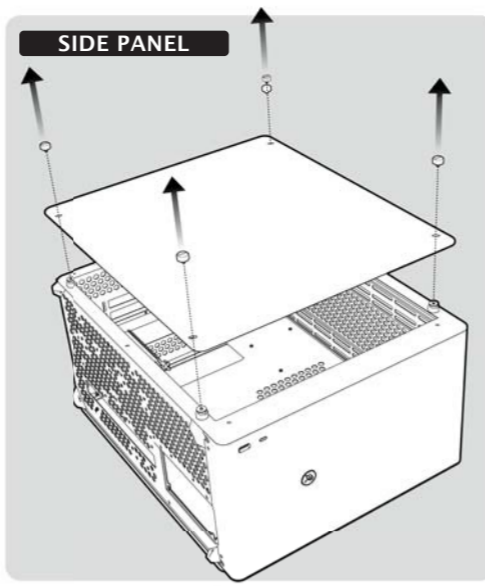

OPHION M EVO

ALUMINUM MICRO-ATX CHASSIS

Screw #6-32 L6 × 20
Motherboard/PSU/PCI Card/3.5"HDD

Screw M3 L9.5 × 12
2.5"SSD/HDD

Screw M3 L6 × 8
2.5"SSD

Screw #6-32 L6 × 2
VGA Card

Screw #6-32 L8.5 × 4
3.5"HDD

Cable Tie × 10

SIDE PANEL

PSU

MOTHERBOARD

RADIATOR

TOP FAN

BOTTOM FAN

2.5" SSD

3.5" HDD